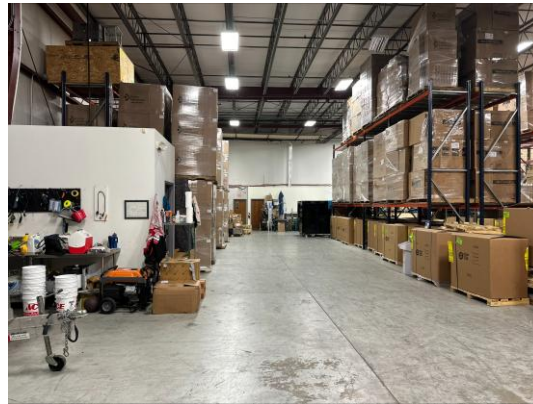

Worthington Office/Warehouse for Sale

655 Dearborn Park Ln. Worthington, Ohio 43085

The information submitted herein is not guaranteed. Although obtained from reliable resources, it is subject to errors, omissions, prior sale and withdrawal from the market without notice. Broker has made no investigation and makes no investigation and makes no representation of the property.