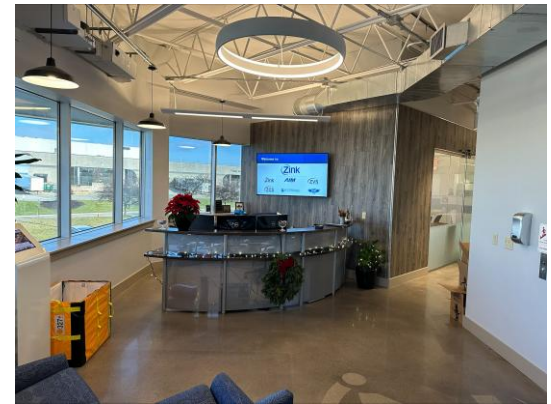

Worthington Office/Warehouse for Sale

655 Dearborn Park Ln. Worthington, Ohio 43085

The information submitted herein is not guaranteed. Although obtained from reliable resources, it is subject to errors, omissions, prior sale and withdrawal from the market without notice. Broker has made no investigation and makes no investigation and makes no representation of the property.